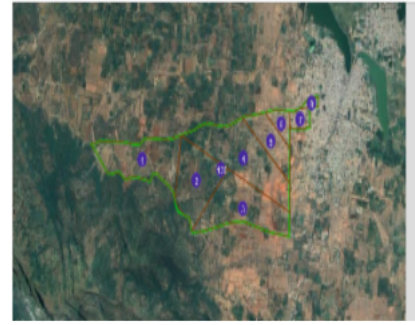

Nazri Naksha

Google Map View