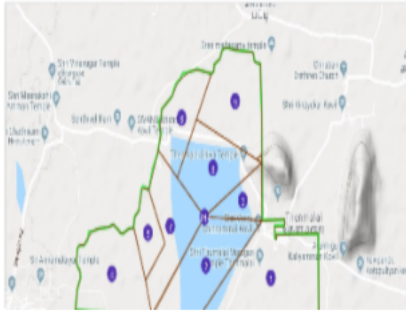

Nazri Naksha

Google Map View