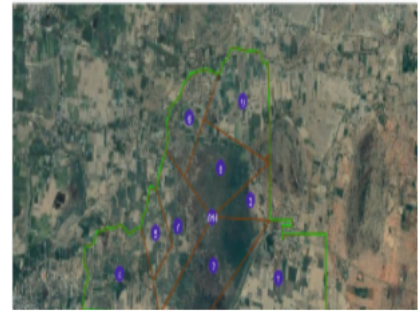

Nazri Naksha

Google Map View