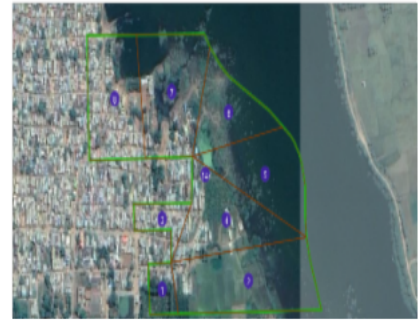

Nazri Naksha

Google Map View