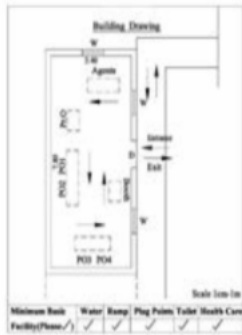

Nazri Naksha

Google Map View

Cad View