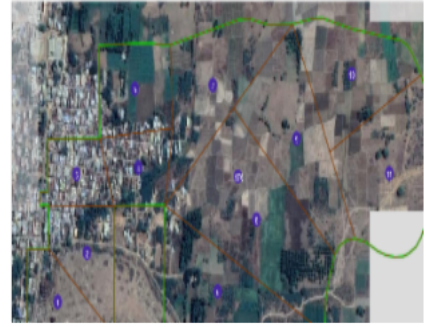

Polling Station Front View

Nazri Naksha

Google Map View