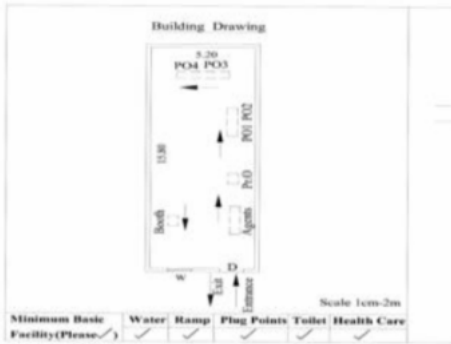

Nazri Naksha

Google Map View

Polling Station Building Front View

Polling Station Front View

Cad View

Key MAP View