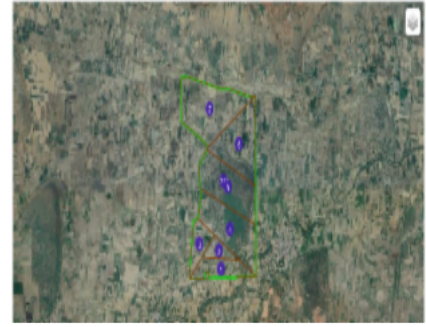

Nazri Naksha

Google Map View