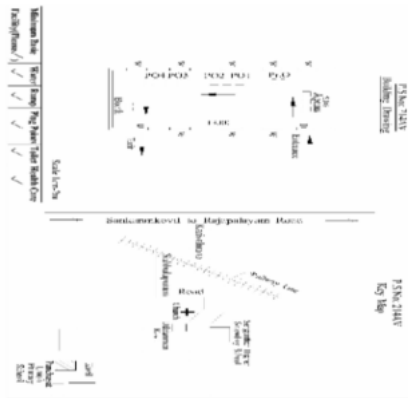

Nazri Naksha

Google Map View

Polling Station Building Front View

Polling Station Front View

Cad View

Key MAP View