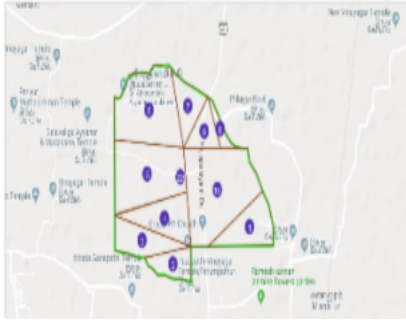

Nazri Naksha

Google Map View