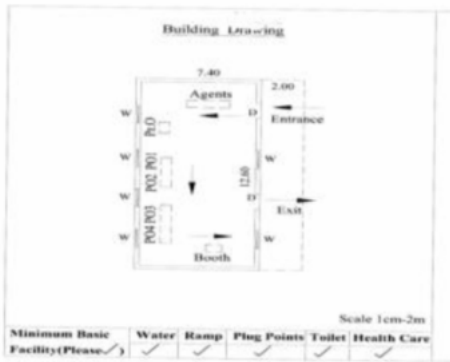

Nazri Naksha

Google Map View

Polling Station Building Front View

Polling Station Front View

Cad View

Key MAP View