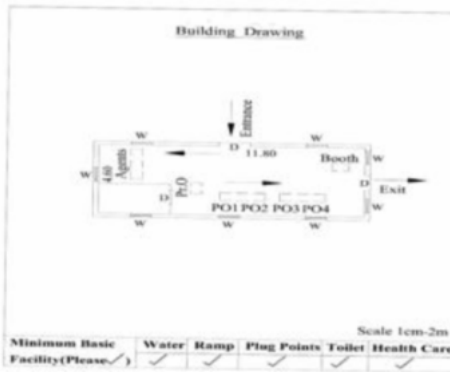

Nazri Naksha

Google Map View

Polling Station Building Front View

Polling Station Front View

Cad View

Key MAP View