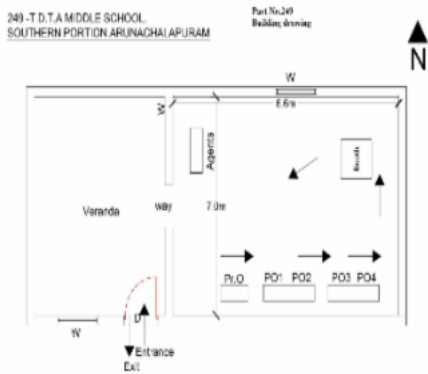

Nazri Naksha

Google Map View

Cad View