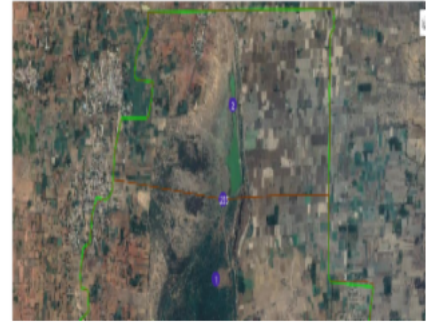

Nazri Naksha

Google Map View