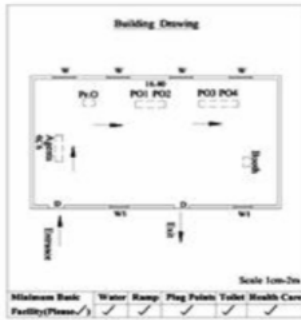

Nazri Naksha

Google Map View

Polling Station Building Front View

Polling Station Front View

Cad View

Key MAP View