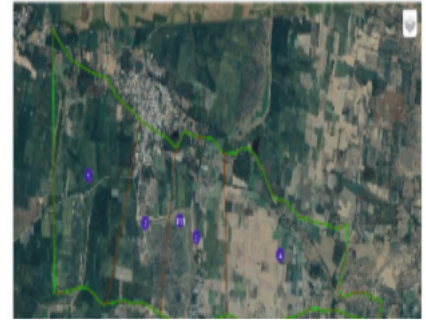

Nazri Naksha

Google Map View