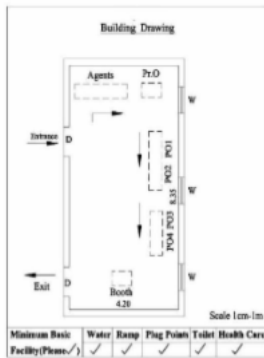

Nazri Naksha

Google Map View

Polling Station Building Front View

Polling Station Front View

Cad View

Key MAP View