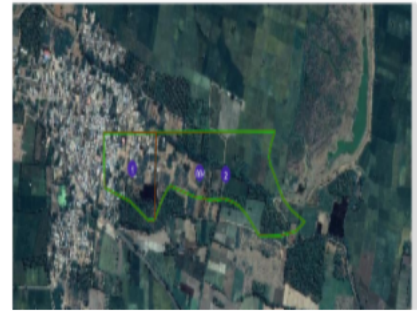

Nazri Naksha

Google Map View