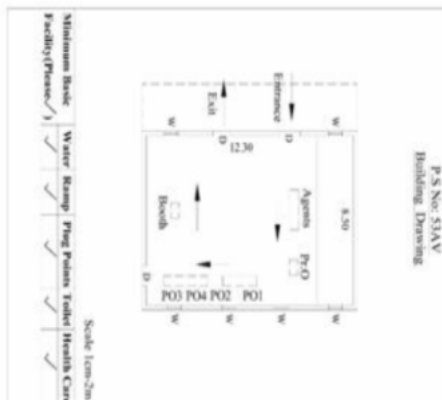

Nazri Naksha

Google Map View

Polling Station Building Front View

Polling Station Front View

Cad View

Key MAP View