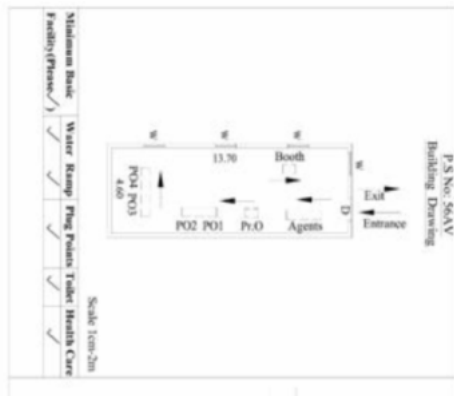

Nazri Naksha

Google Map View

Polling Station Building Front View

Polling Station Front View

Cad View

Key MAP View