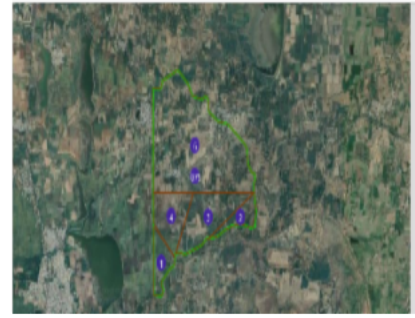

Nazri Naksha

Google Map View