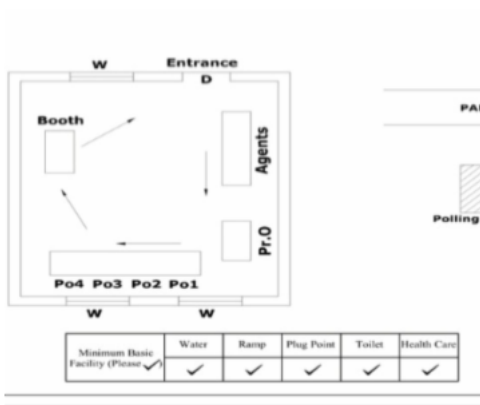

Nazri Naksha

Google Map View

Polling Station Building Front View

Polling Station Front View

Cad View

Key MAP View