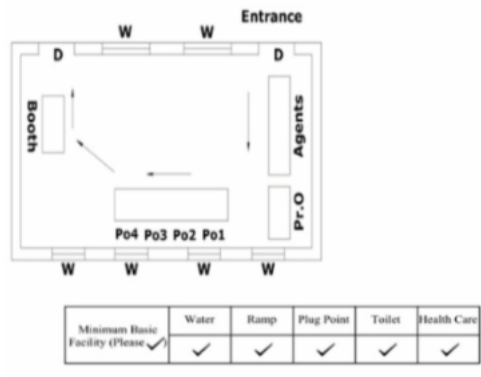

Nazri Naksha

Google Map View

Polling Station Building Front View

Polling Station Front View

Cad View

Key MAP View