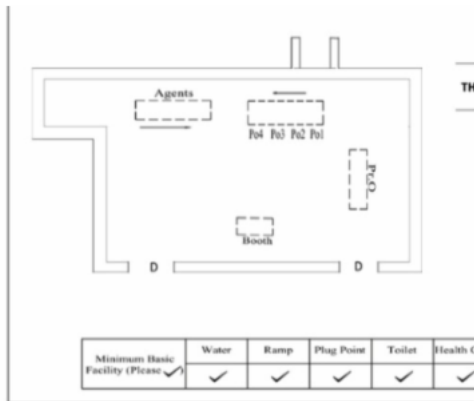

Nazri Naksha

Google Map View

Polling Station Building Front View

Polling Station Front View

Cad View

Key MAP View