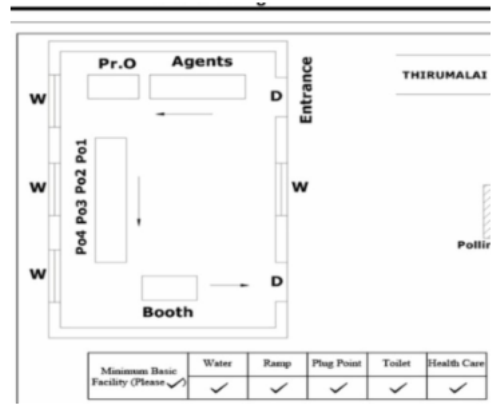

Polling Station Front View