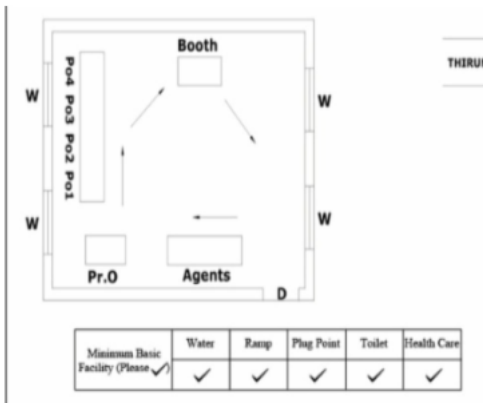

Nazri Naksha

Google Map View

Polling Station Building Front View

Polling Station Front View

Cad View

Key MAP View