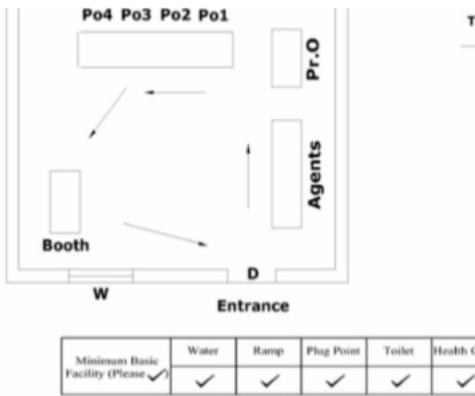

Nazri Naksha

Google Map View

Polling Station Building Front View

Polling Station Front View

Cad View

Key MAP View