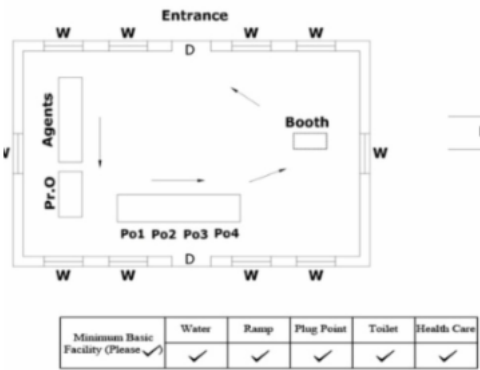

Nazri Naksha

Google Map View

Polling Station Building Front View

Polling Station Front View

Cad View

Key MAP View