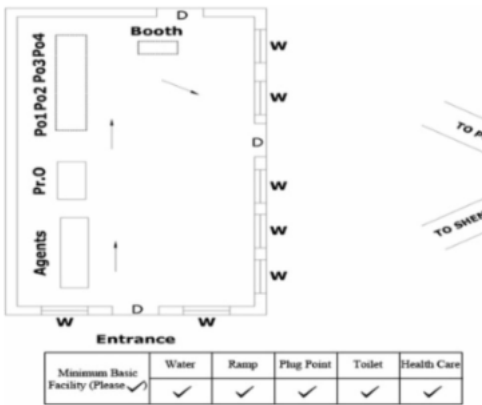

Nazri Naksha

Google Map View

Polling Station Building Front View

Polling Station Front View

Cad View

Key MAP View