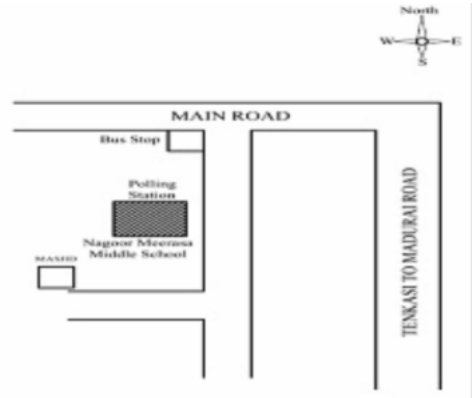

Cad View

Key MAP View

Entrance Minimum Basic Facility (Planned)	Water	Ramp	Plug Point	Toilet	Health Care
✓	✓	✓	✓	✓	✓