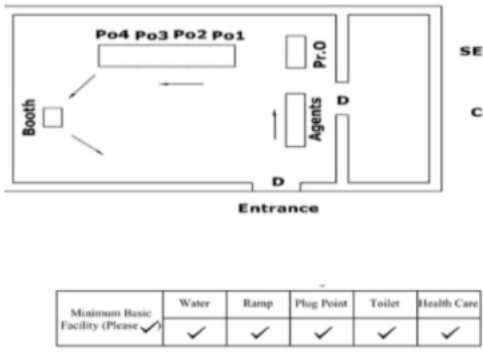

Nazri Naksha

Google Map View

Polling Station Building Front View

Polling Station Front View

Cad View

Key MAP View