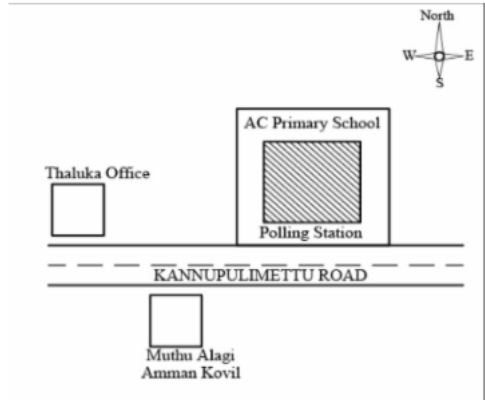

Cad View

Key MAP View

Minimum Basic Facility (Please ✓)	Water	Ramp	Plug Point	Toilet	Health Care
	✓	✓	✓	✓	✓