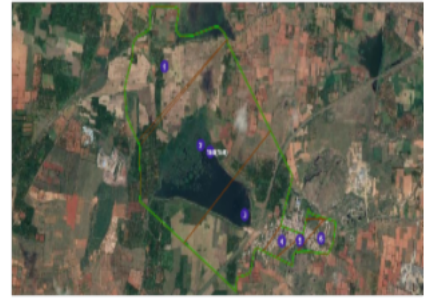

Nazri Naksha

Google Map View