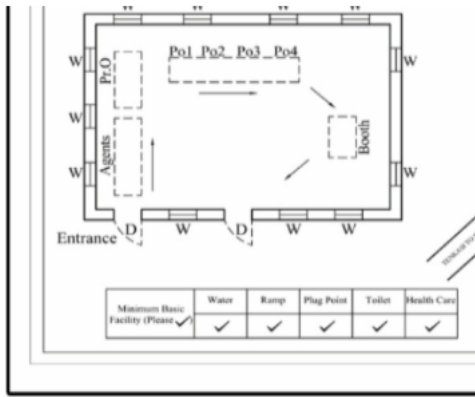

Nazri Naksha

Google Map View

Polling Station Building Front View

Polling Station Front View

Cad View

Key MAP View