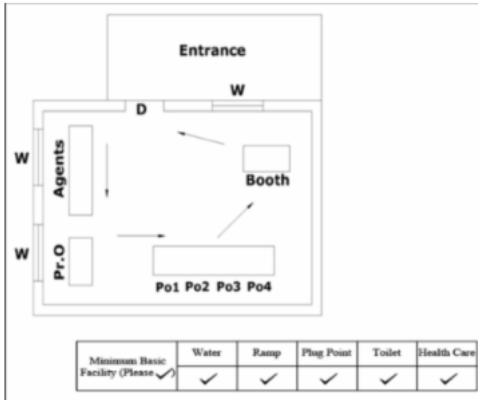

Nazri Naksha

Google Map View

Polling Station Building Front View

Polling Station Front View

Cad View

Key MAP View