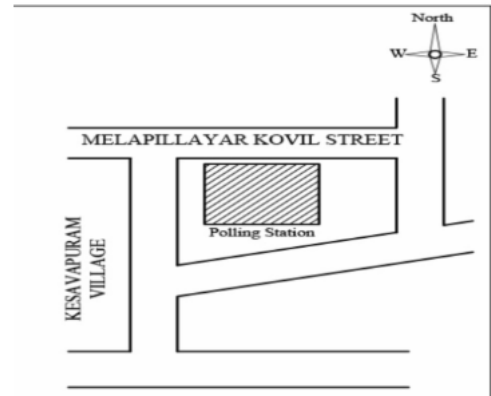

Cad View

Key MAP View

Minimum Basic Facility (Please ✓)	Water	Ramp	Plug Point	Toilet	Health Care
✓	✓	✓	✓	✓	✓