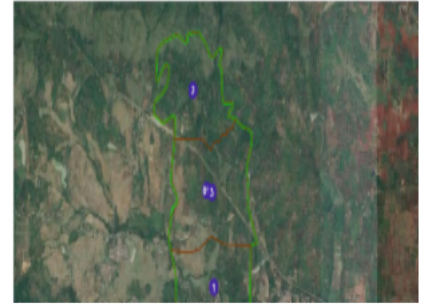

Nazri Naksha

Google Map View