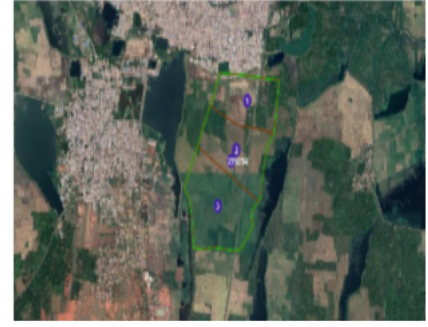

Nazri Naksha

Google Map View