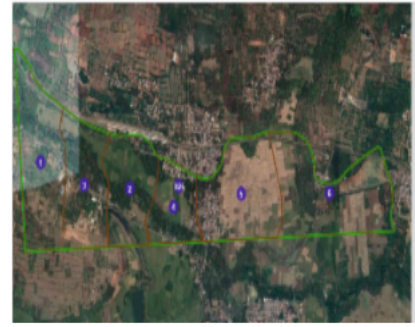

Nazri Naksha

Google Map View