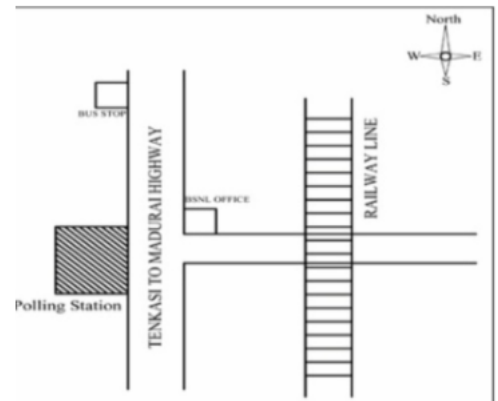

Cad View

Key MAP View

Minimum Basic Facility (Please)	Water	Ramp	Plug Point	Toilet	Health Care
✓	✓	✓	✓	✓	✓