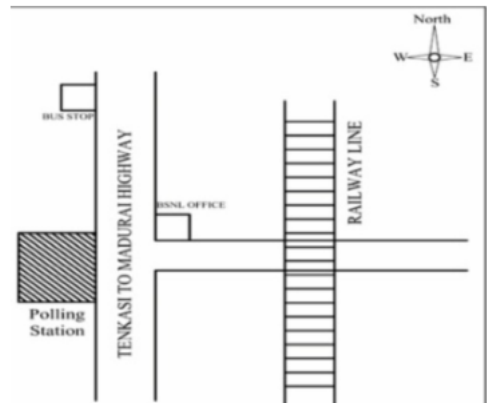

Cad View

Key MAP View

Minimum Basic Facility (Please)	Water	Ramp	Plug Point	Toilet	Health Care
✓	✓	✓	✓	✓	✓