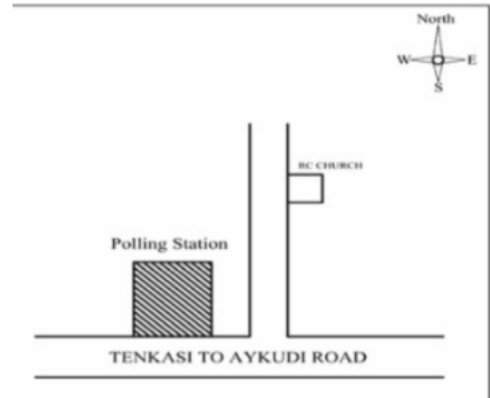

Cad View

Key MAP View

Minimum Basic Facility (Please ✓)	Water	Ramp	Plug Point	Toilet	Health Care
	✓	✓	✓	✓	✓