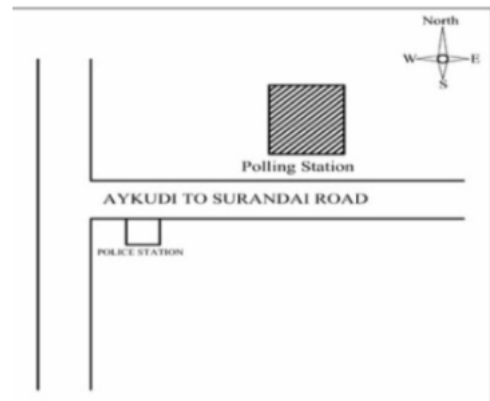

Nazri Naksha

Google Map View

Polling Station Building Front View

Polling Station Front View

Cad View

Key MAP View

Minimum Basic Facility (Please ✓)	Water	Ramp	Plug Point	Toilet	Health Care
	✓	✓	✓	✓	✓