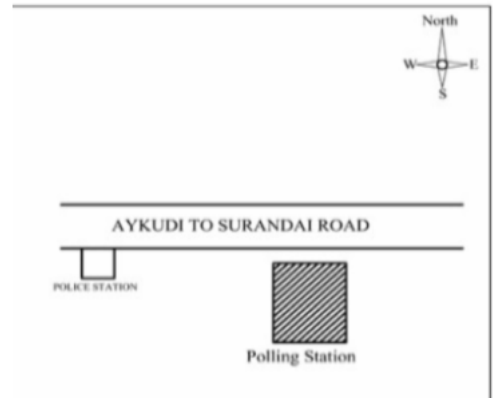

Cad View

Key MAP View

Minimum Basic Facility (Please)	Water	Ramp	Plug Point	Toilet	Health Care
✓	✓	✓	✓	✓	✓