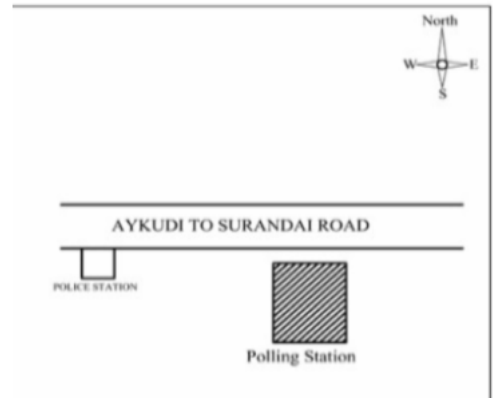

Cad View

Key MAP View

Minimum Basic Facility (Please ✓)	Water	Ramp	Plug Point	Toilet	Health Care
	✓	✓	✓	✓	✓