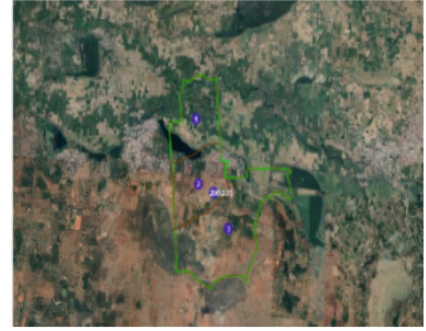

Nazri Naksha

Google Map View