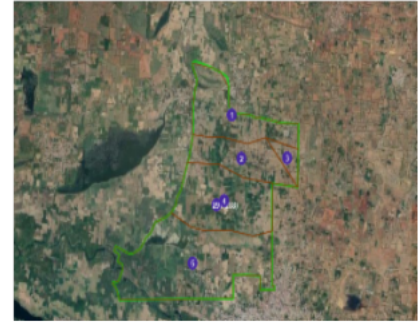

Nazri Naksha

Google Map View