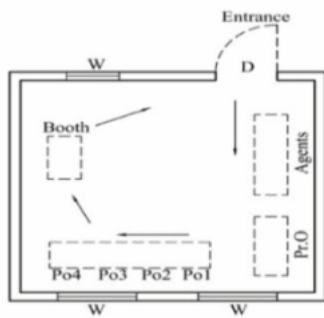

Cad View

Key MAP View

Minimum Basic Facility (Please ✓)	Water	Ramp	Plug Point	Toilet	Health Care
✓	✓	✓	✓	✓	✓