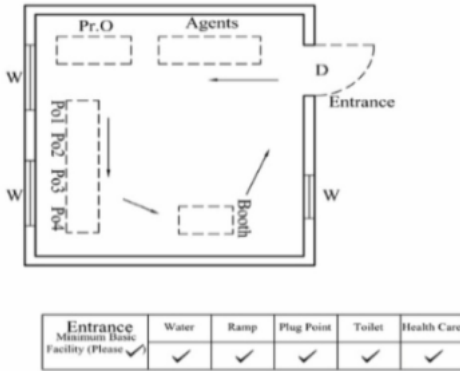

Nazri Naksha

Google Map View

Cad View