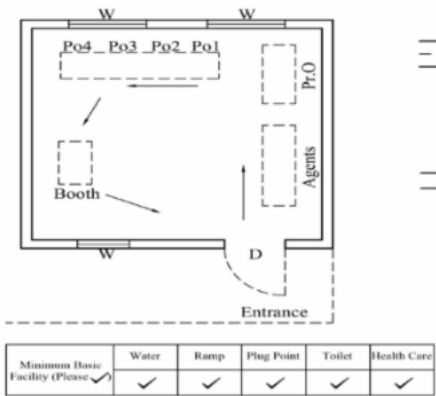

Nazri Naksha

Google Map View

Polling Station Building Front View

Polling Station Front View

Cad View

Key MAP View