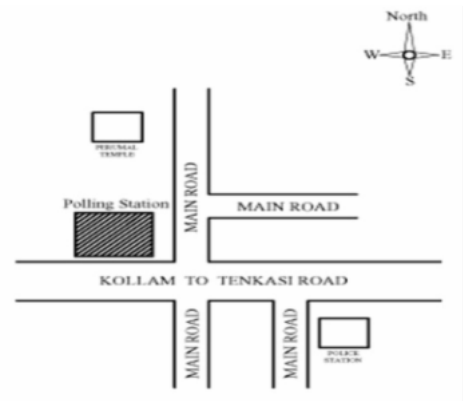

Nazri Naksha

Google Map View

Polling Station Building Front View

Polling Station Front View

Cad View

Key MAP View

Minimum Basic Facility (Please ✓)	Water	Ramp	Plug Point	Toilet	Health Care
	✓	✓	✓	✓	✓