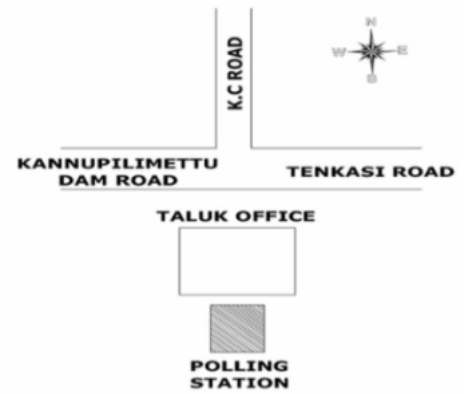

Cad View

Key MAP View

Minimum Basic Facility (Please ✓)	Water	Ramp	Plug Point	Toilet	Health Care
✓	✓	✓	✓	✓	✓