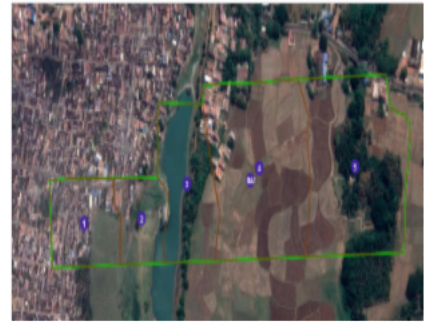

Nazri Naksha

Google Map View